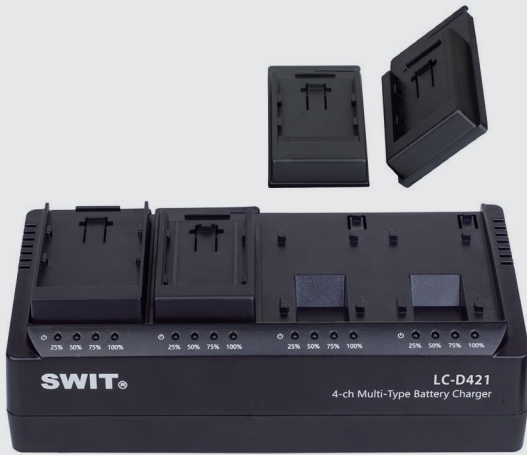

## Multi-Type DV Charger

- ◆ 4ch × 2A simultaneous charging
- ◆ Snap-on exchangeable DV plates
- ◆ Mixed types of DV batteries charging
- ◆ 4-LED charging indicators

**LC-D420** F/D/B/C/I/V plates available

**LC-D421** F/D/B/C/I/V/U/E plates available